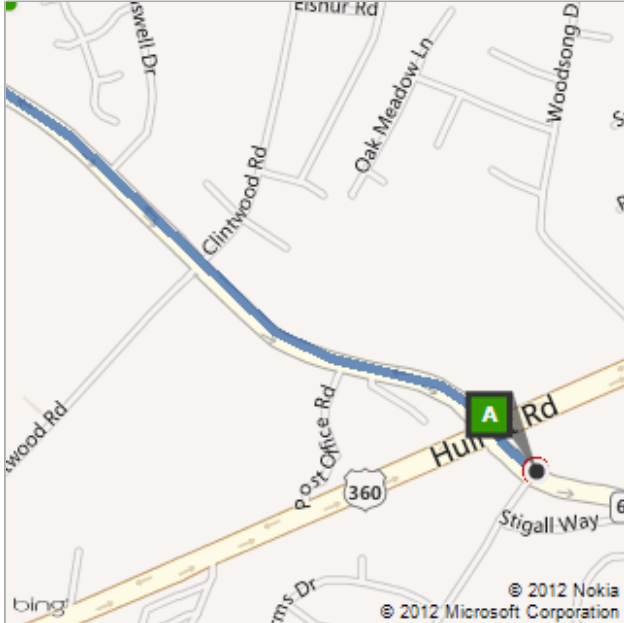

A near **10990 Genito Rd, Chesterfield, VA 23832**

Via: VA-604 W / Genito Rd

Via: Genito Rd

...

B near **25629 Simpson Rd, Petersburg, VA 23803**

[\(Directions to approximate location.\)](#)

Route: **57.5 mi, 1 hr 39 min**

Moss Motors Run
Saturday 22nd September, 2012

On the go? Use **m.bing.com** to find maps, directions, businesses, and more

A	near 10990 Genito Rd, Chesterfield, VA 23832	A-B: 57.5 mi 1 hr 39 min
	1. Depart VA-604 W / Genito Rd toward US-360 E / Hull St Rd	3.0 mi
	2. Bear right onto Genito Rd <i>BP/BP on the corner</i>	7.5 mi
	3. Turn left onto Moseley Rd	4.2 mi
	4. Turn left onto Skinquarter Rd	1.1 mi
	5. Turn left onto US-360 E / Hull St Rd	0.9 mi
	6. Turn right onto Beaver Bridge Rd	2.0 mi
	7. Turn right onto Taylor Rd	3.8 mi
	8. Turn right onto River Rd	2.9 mi
	9. Road name changes to Bevils Bridge Rd	1.2 mi
	10. Turn left onto Richmond Rd	5.1 mi
	11. Turn left onto VA-708 / Namozine Rd	0.2 mi
	12. Road name changes to Namozine Rd	3.3 mi
	13. Road name changes to VA-708 / Namozine Rd	135 ft
	14. Keep straight onto Namozine Rd	2.6 mi
	15. Turn left onto Chesdin Lake Rd	4.8 mi
	16. Road name changes to Sutherland Rd	5.7 mi

	17. Turn left onto Namozine Rd	0.9 mi
	18. Bear left onto River Rd	5.7 mi
	19. Turn right onto Ferndale Rd	0.9 mi
	20. Keep straight onto Westgate Rd	0.2 mi
	21. Turn right onto US-1 / US-460 Branch / Boydton Plank Rd	0.7 mi
	22. Bear right onto US-1 S / US-460 W Branch / Boydton Plank Rd <i>Mobil on the corner</i>	0.6 mi
	23. Turn left onto VA-142 / Simpson Rd <i>Shell on the corner</i>	82 ft
	24. Turn left to stay on VA-142 / Simpson Rd	0.4 mi
	25. Arrive at near 25629 Simpson Rd, Petersburg, VA 23803 on the right <i>The last intersection is Weakley Rd</i> <i>If you reach 7th Ave, you've gone too far</i>	

Route: 57.5 mi, 1 hr 39 min

This was your map view in the browser window.

A: near 10990 Genito Rd, Chesterfield, VA 23...

B: near 25629 Simpson Rd, Petersburg, VA 2...