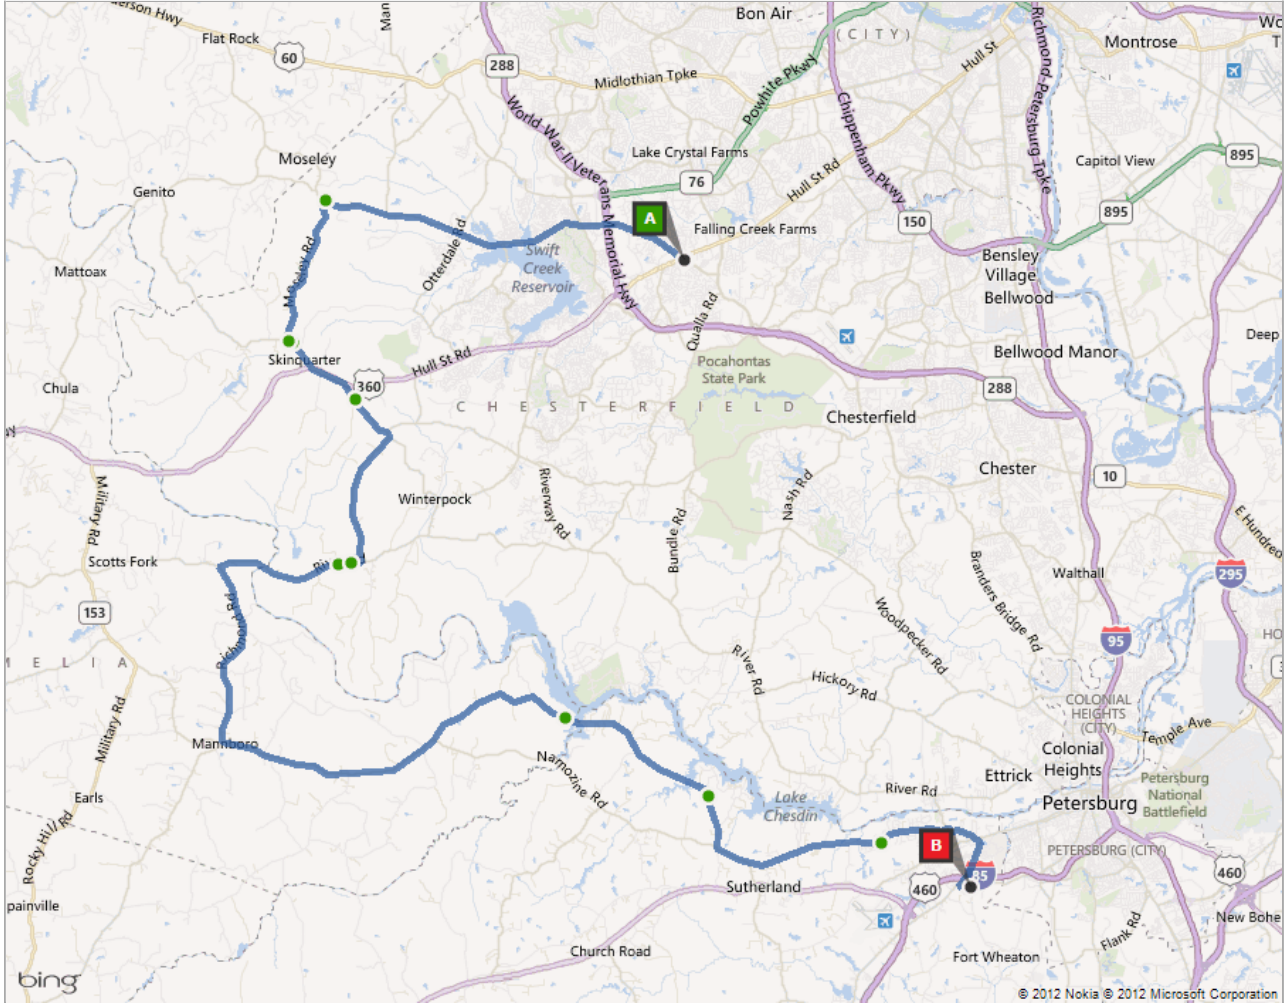

A near **10990 Genito Rd, Chesterfield, VA 23832**

Via: VA-604 W / Genito Rd

Via: Genito Rd

...

B near **25629 Simpson Rd, Petersburg, VA 23803**

[\(Directions to approximate location.\)](#)

Route: **57.5 mi, 1 hr 39 min**

Moss Motors Run
Saturday 22nd September, 2012

On the go? Use **m.bing.com** to find maps, directions, businesses, and more

A	near 10990 Genito Rd, Chesterfield, VA 23832	A-B: 57.5 mi 1 hr 39 min
	1. Depart VA-604 W / Genito Rd toward US-360 E / Hull St Rd	3.0 mi
	2. Bear right onto Genito Rd <i>BP/BP on the corner</i>	7.5 mi
	3. Turn left onto Moseley Rd	4.2 mi
	4. Turn left onto Skinquarter Rd	1.1 mi
	5. Turn left onto US-360 E / Hull St Rd	0.9 mi
	6. Turn right onto Beaver Bridge Rd	2.0 mi
	7. Turn right onto Taylor Rd	3.8 mi
	8. Turn right onto River Rd	2.9 mi
	9. Road name changes to Bevils Bridge Rd	1.2 mi
	10. Turn left onto Richmond Rd	5.1 mi
	11. Turn left onto VA-708 / Namozine Rd	0.2 mi
	12. Road name changes to Namozine Rd	3.3 mi
	13. Road name changes to VA-708 / Namozine Rd	135 ft
	14. Keep straight onto Namozine Rd	2.6 mi
	15. Turn left onto Chesdin Lake Rd	4.8 mi
	16. Road name changes to Sutherland Rd	5.7 mi

	17. Turn left onto Namozine Rd	0.9 mi
	18. Bear left onto River Rd	5.7 mi
	19. Turn right onto Ferndale Rd	0.9 mi
	20. Keep straight onto Westgate Rd	0.2 mi
	21. Turn right onto US-1 / US-460 Branch / Boydton Plank Rd	0.7 mi
	22. Bear right onto US-1 S / US-460 W Branch / Boydton Plank Rd <i>Mobil on the corner</i>	0.6 mi
	23. Turn left onto VA-142 / Simpson Rd <i>Shell on the corner</i>	82 ft
	24. Turn left to stay on VA-142 / Simpson Rd	0.4 mi
	25. Arrive at near 25629 Simpson Rd, Petersburg, VA 23803 on the right <i>The last intersection is Weakley Rd</i> <i>If you reach 7th Ave, you've gone too far</i>	

Route: 57.5 mi, 1 hr 39 min

This was your map view in the browser window.

A: near 10990 Genito Rd, Chesterfield, VA 23...

B: near 25629 Simpson Rd, Petersburg, VA 2...